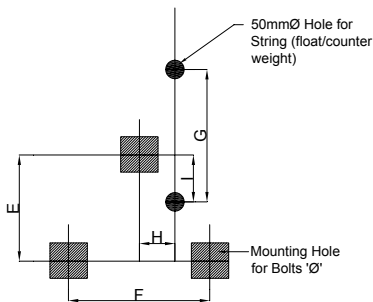

## DESCRIPTION

**VALMATIC™** Mechanical Float Type Level Indicator is designed with accurate level measurement for ground water tank and elevated water tank. The indicator featured with weather-proof casing and polyester powder coating to prevent from environmental attack; hence it is suitable for outdoor installation.

**VALMATIC™** Standard Level Indicator consists of dial type indicator, nylon string, PVC float and brass counter weight. The back cover is also available as an option to protect the nylon string from direct sunlight to prolong the life span. It is suitable to install on top of the Reservoir, Water Tank, Pump Sumps and Sewage Pond.

## SPECIFICATION

Dial Size	- 300mm, 400mm, 600mm and 900mm
Indication Unit	- Meters or feet
Accuracy	- 1% of full scale
Zero Stability	- +/- 0.5% of full scale
Repeatability	- +/- 0.5% of full scale
Working Temperature	- Up to 80°C
Relative Humidity	- 90% RH
Optional	- Back Cover and Indicator Dial with Luminous Marking
Level Range	- 0 to 10 feet, 0 to 12 feet, 0 to 20 feet, 0 to 30 feet, 0 to 3 meters, 0 to 5 meters, 0 to 6 meters, 0 to 10 meters. Others range is available upon request.

## DIMENSIONS (mm)

Dial Size	A	B	C	D	E	F	G	H	I	Ø
300 mm	400	300	230	470	152.4	203.3	190	51	25	3/8"
400 mm	500	400	230	622	177.8	254	190	51	25	3/8"
600 mm	700	600	230	857	228.6	457.2	190	51	25	5/16"
900 mm	1000	900	230	1168	254	685.8	190	51	25	1/2"