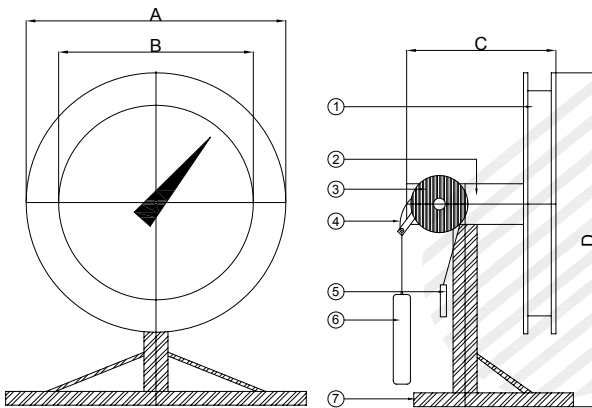

## DESCRIPTION

**VALMATIC™** Mechanical Float Type Level Indicator is designed with accurate level measurement for ground water tank and elevated water tank. The indicator featured with weather-proof casing and polyester powder coating to prevent from environmental attack; hence it is suitable for outdoor installation.

**VALMATIC™** Standard Level Indicator consists of dial type indicator, nylon string, PVC float and brass counter weight. The back cover is also available as an option to protect the nylon string from direct sunlight to prolong the life span. It is suitable to install on top of the Reservoir, Water Tank, Pump Sumps and Sewage Pond.

## SPECIFICATION

Dial Size	- 300mm, 400mm, 600mm and 900mm
Indication Unit	- Meters or feet
Accuracy	- 1% of full scale
Zero Stability	- +/- 0.5% of full scale
Repeatability	- +/- 0.5% of full scale
Working Temperature	- Up to 80°C
Relative Humidity	- 90% RH
Optional	- Back Cover and Indicator Dial with Luminous Marking
Level Range	- 0 to 10 feet, 0 to 12 feet, 0 to 20 feet, 0 to 30 feet, 0 to 3 meters, 0 to 5 meters, 0 to 6 meters, 0 to 10 meters. Others range is available upon request.

## DIMENSIONS (mm)

Dial Size	A	B	C	D	E	F	G	H	I	Ø
300 mm	400	300	230	470	152.4	203.3	190	51	25	3/8"
400 mm	500	400	230	622	177.8	254	190	51	25	3/8"
600 mm	700	600	230	857	228.6	457.2	190	51	25	5/16"
900 mm	1000	900	230	1168	254	685.8	190	51	25	1/2"